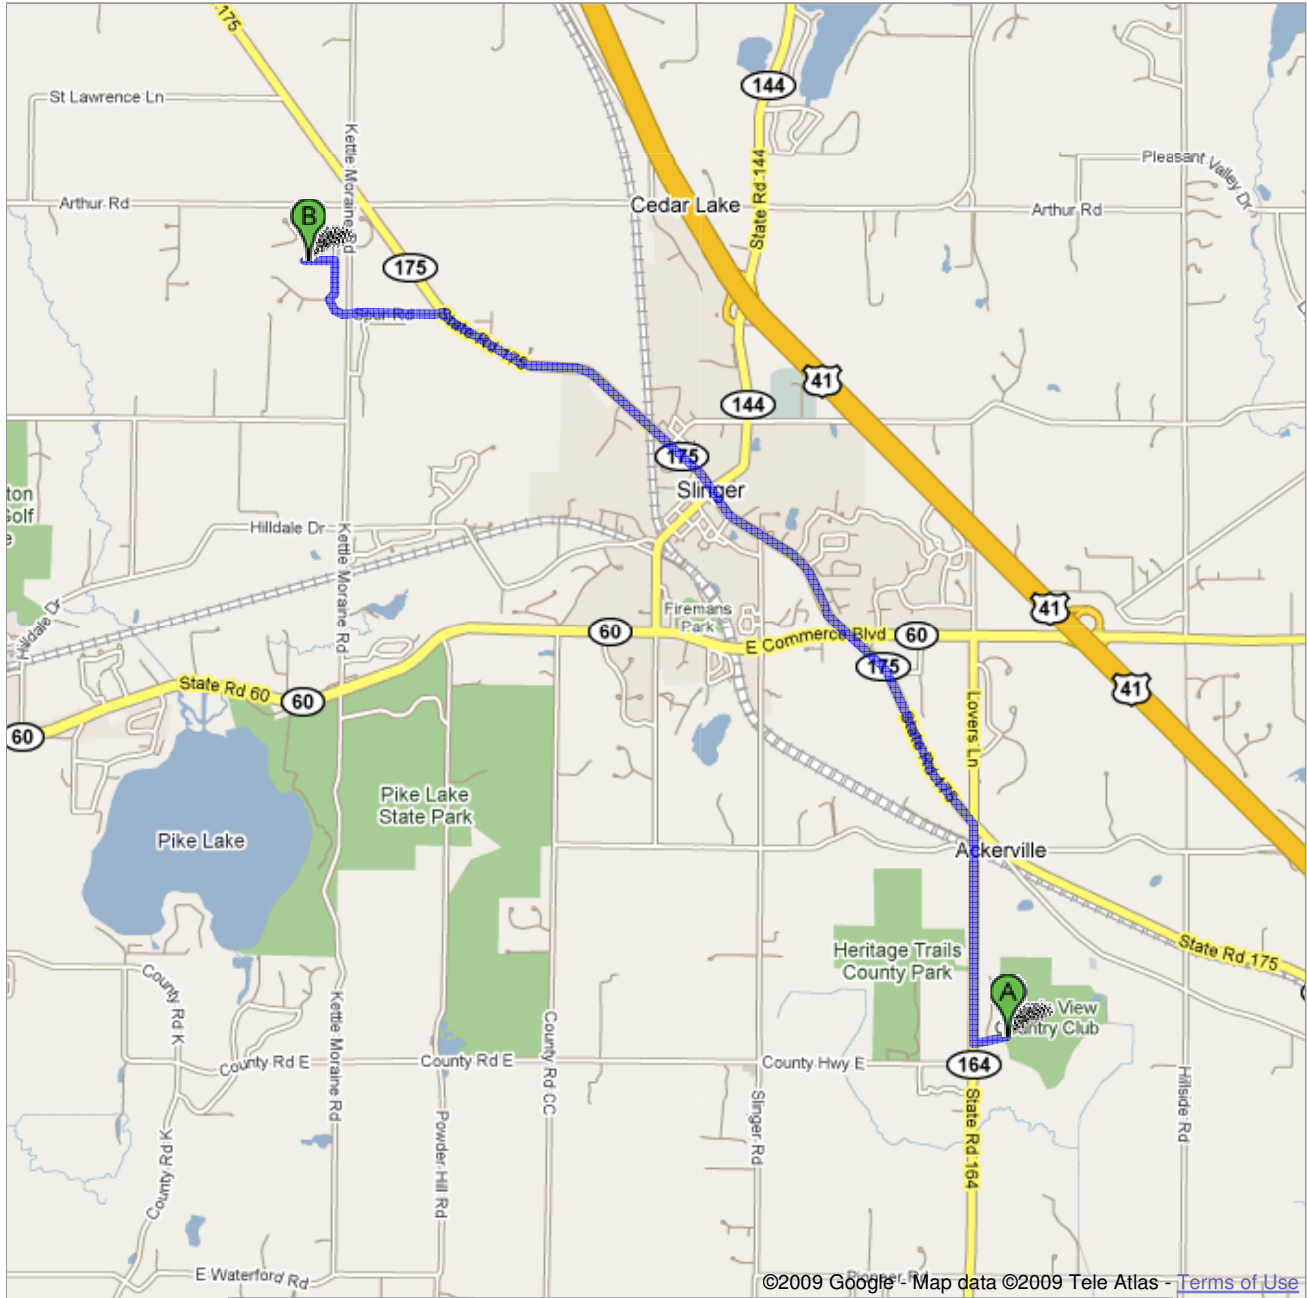

Directions to High Ridge Ct, Slinger,  
Washington, Wisconsin 53086  
5.7 mi – about 14 mins

**Save trees. Go green!**  
Download Google Maps on your  
phone at [google.com/gmm](http://google.com/gmm)

 Scenic View Country Club  
4415 Club Dr, Slinger, WI 53086-9720

- 
- |                                                                                   |                                                                     |                           |
|-----------------------------------------------------------------------------------|---------------------------------------------------------------------|---------------------------|
|                                                                                   | 1. Head <b>southwest</b> on <b>Club Dr</b> toward <b>Bogey Ln</b>   | go 0.2 mi<br>total 0.2 mi |
|  | 2. Turn <b>right</b> at <b>State Rd 164/WI-164</b><br>About 3 mins  | go 1.0 mi<br>total 1.2 mi |
|  | 3. Slight <b>left</b> at <b>State Rd 175/WI-175</b><br>About 9 mins | go 3.6 mi<br>total 4.8 mi |
|  | 4. Turn <b>left</b> at <b>Spur Rd</b><br>About 2 mins               | go 0.6 mi<br>total 5.3 mi |
|  | 5. Turn <b>right</b> to stay on <b>Spur Rd</b>                      | go 0.2 mi<br>total 5.5 mi |
|  | 6. Turn <b>left</b> at <b>High Ridge Ct</b>                         | go 0.1 mi<br>total 5.7 mi |

 High Ridge Ct, Slinger, Washington, Wisconsin 53086

---

These directions are for planning purposes only. You may find that construction projects, traffic, weather, or other events may cause conditions to differ from the map results, and you should plan your route accordingly. You must obey all signs or notices regarding your route.

Map data ©2009 , Tele Atlas